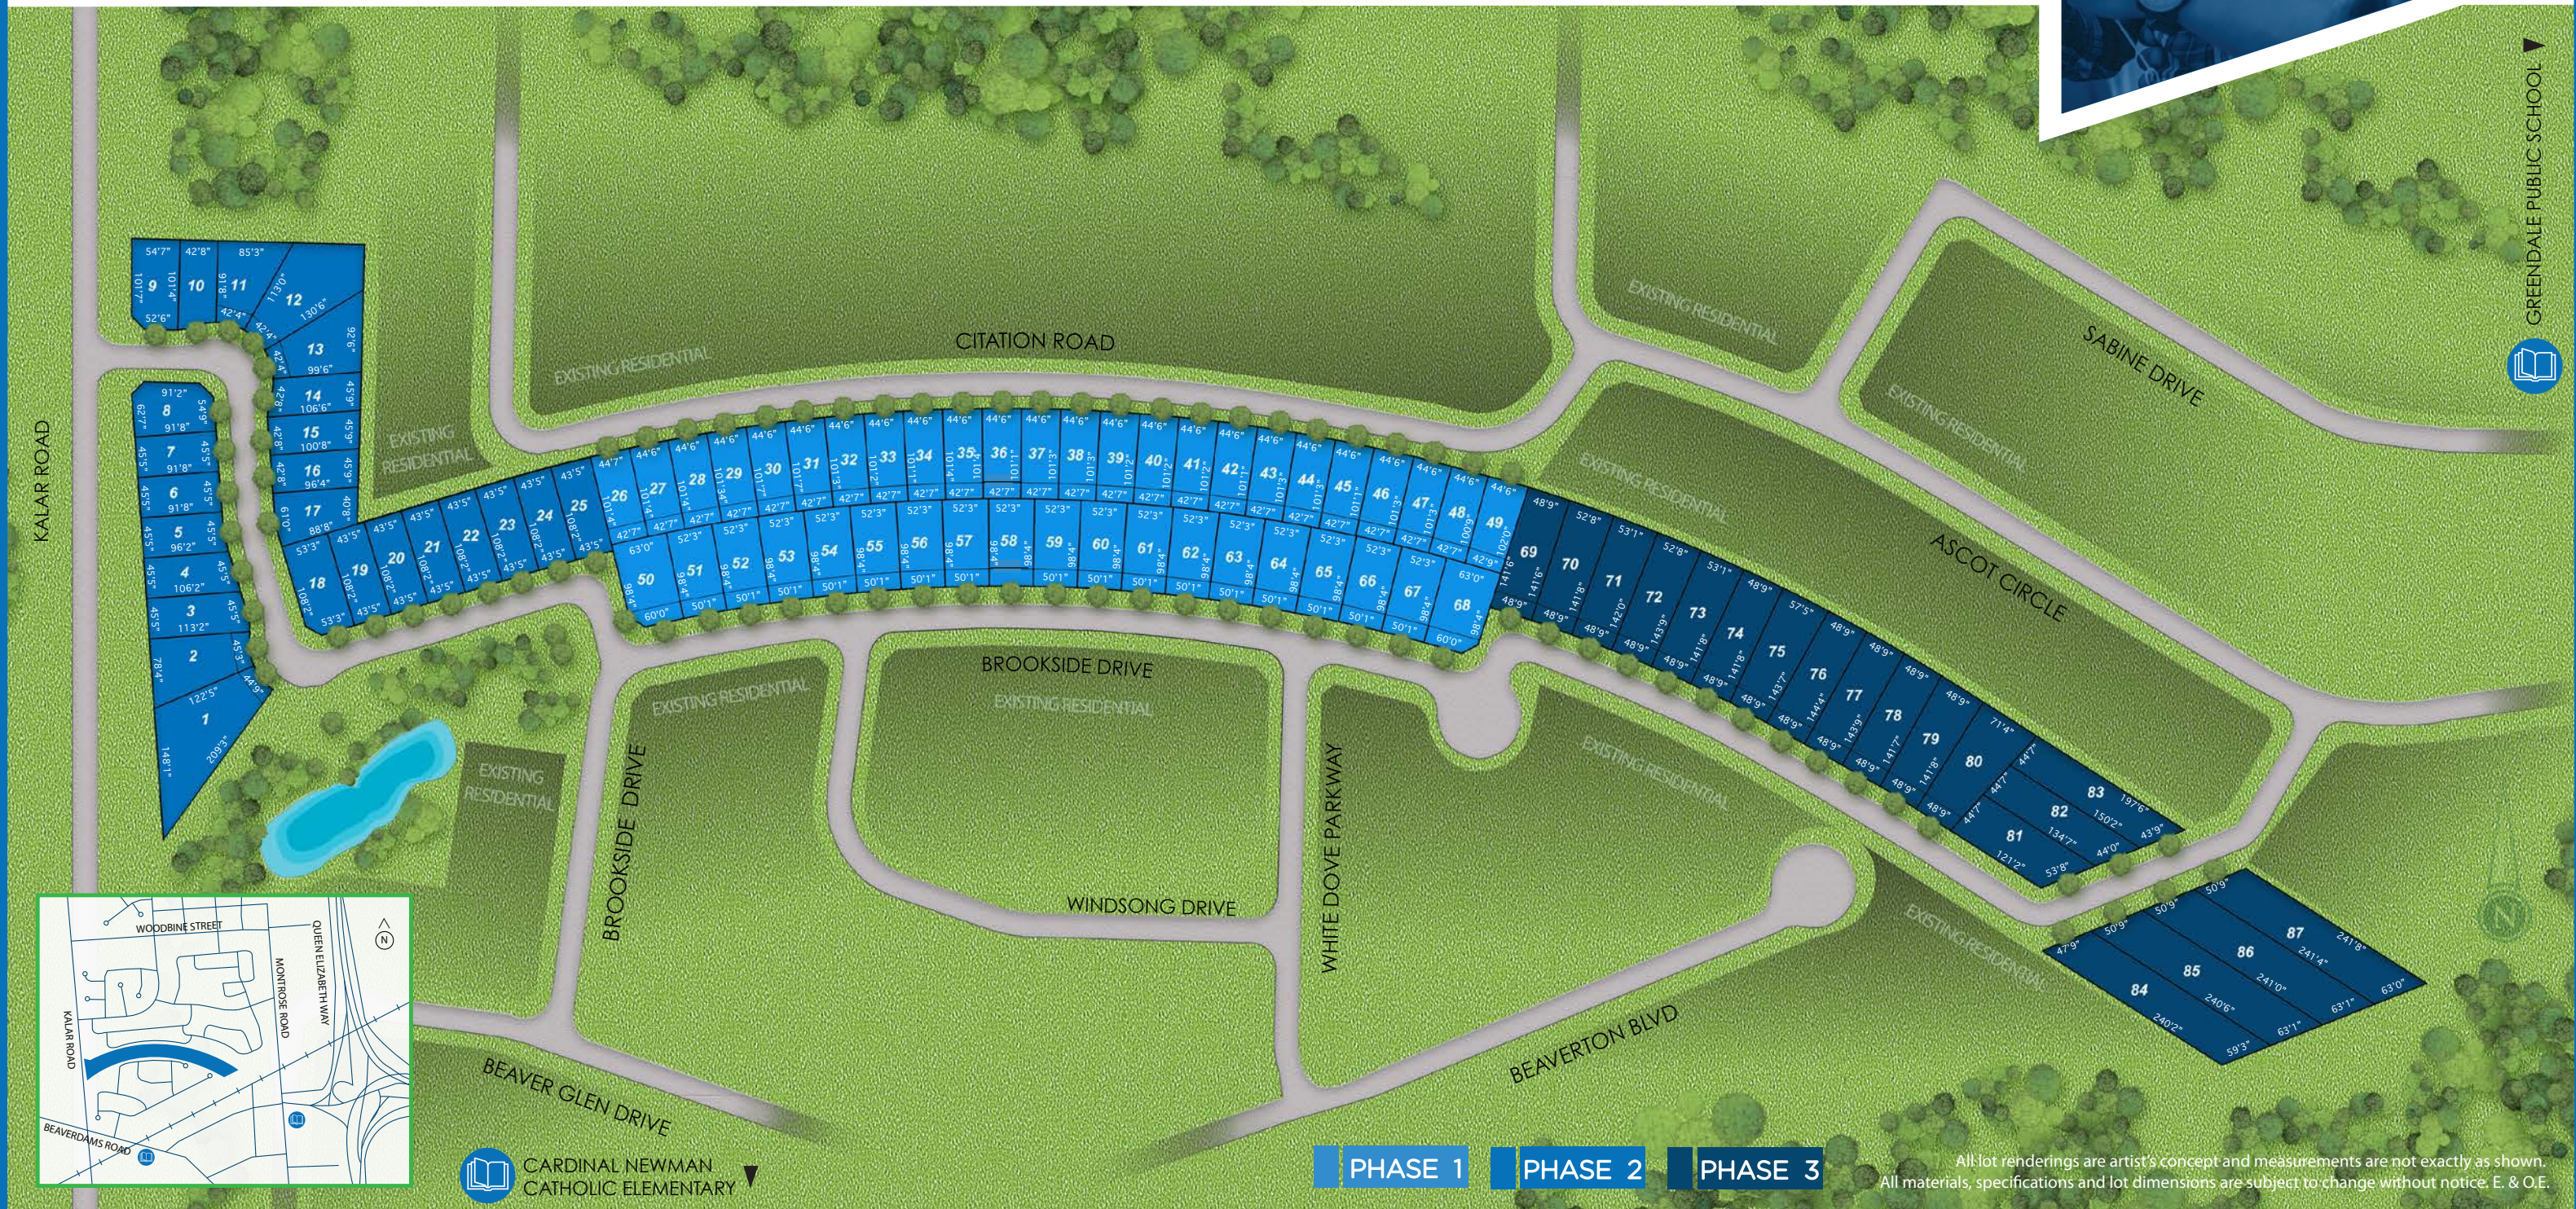

Beaver Valley CORRIDOR

CENTENNIAL HOMES

We're pleased to unveil Niagara Falls' newest upscale neighbourhood, Beaver Valley Corridor. Boasting 87 premium lots to suit all of your building needs. Centennial Homes is offering a wide range of floor plans with attached features, as well as custom homes. Lots are also available for private purchase. Contact us today at (905)-708-0123 or www.centennialhomesniagara.com

CARDINAL NEWMAN
CATHOLIC ELEMENTARY

GREENDALE PUBLIC SCHOOL

All lot renderings are artist's concept and measurements are not exactly as shown. All materials, specifications and lot dimensions are subject to change without notice. E. & O.E.