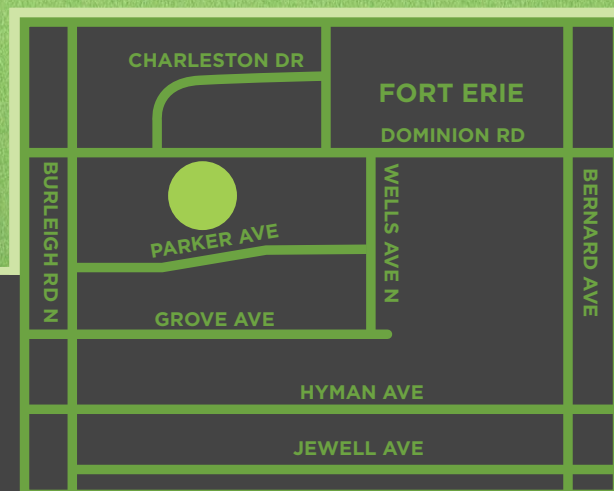

DOMINION ROAD

WELLS AVENUE N

GORDON AVENUE N

PARKER AVENUE

FUTURE CONNECTION TO FRIENDSHIP TRAIL

EXISTING RESIDENTIAL

SOUTHRIDGE
MEADOWS

All lot renderings are artist's concepts and drawing is not to scale. All materials, specifications and lot dimensions are subject to change without notice. E. & O.E.