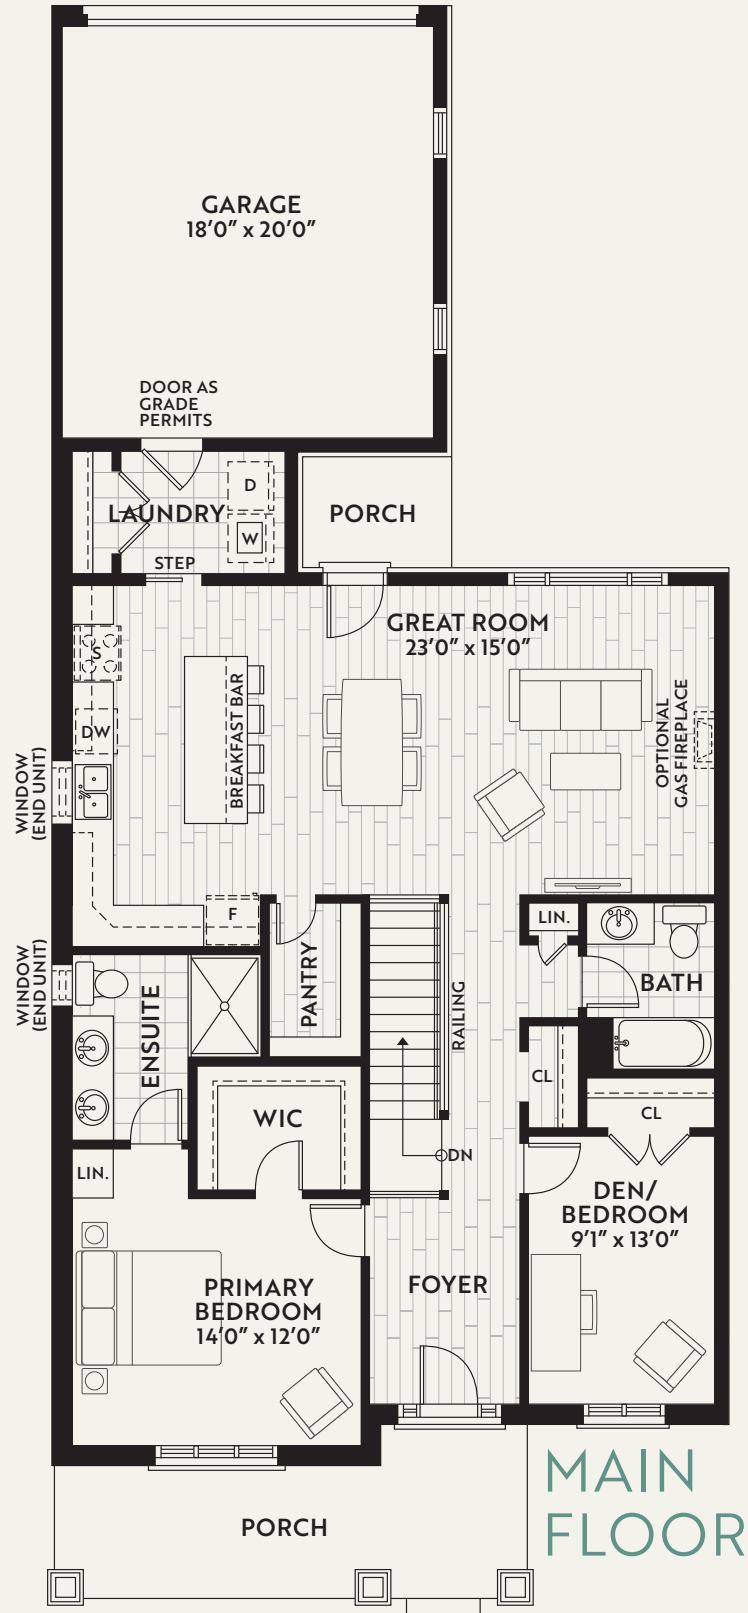

**EMERALD
TRAILS**

TOWNHOME UNITS - 8 TO 16

THE WILDFLOWER

MAIN FLOOR 1435 SQFT | TOTAL AREA 2043 SQFT

**MAIN
FLOOR**

Project: _____	Purchasers: _____	Signature: _____	Date: _____
Phase#: _____	Purchasers: _____	Signature: _____	Date: _____
Lot/Unit#: _____	Vendor: _____	Signature: _____	Date: _____

END UNIT

INTERIOR UNIT

All floorplans and renderings are artist's concepts. We reserve the right to change specifications, designs, prices, and substitute materials of similar quality without notice and without occurring obligation. All information here in after is from data available at the time of printing. All measurements are approximate and may vary during construction. Plans and elevations may show options available at an extra cost. Plans and Renderings are the copyright of Centennial Homes. Any reproduction including preparation of building permit set is forbidden without written consent. E.&O.E. April 2023

905.708.0123 | info@centennialhomes.com | centennialhomes.com

**CENTENNIAL
HOMES**

**EMERALD
TRAILS**

TOWNHOME UNITS - 8 TO 16

THE WILDFLOWER

MAIN FLOOR 1435 SQFT | TOTAL AREA 2043 SQFT

Project: _____	Purchasers: _____	Signature: _____	Date: _____
Phase#: _____	Purchasers: _____	Signature: _____	Date: _____
Lot/Unit#: _____	Vendor: _____	Signature: _____	Date: _____