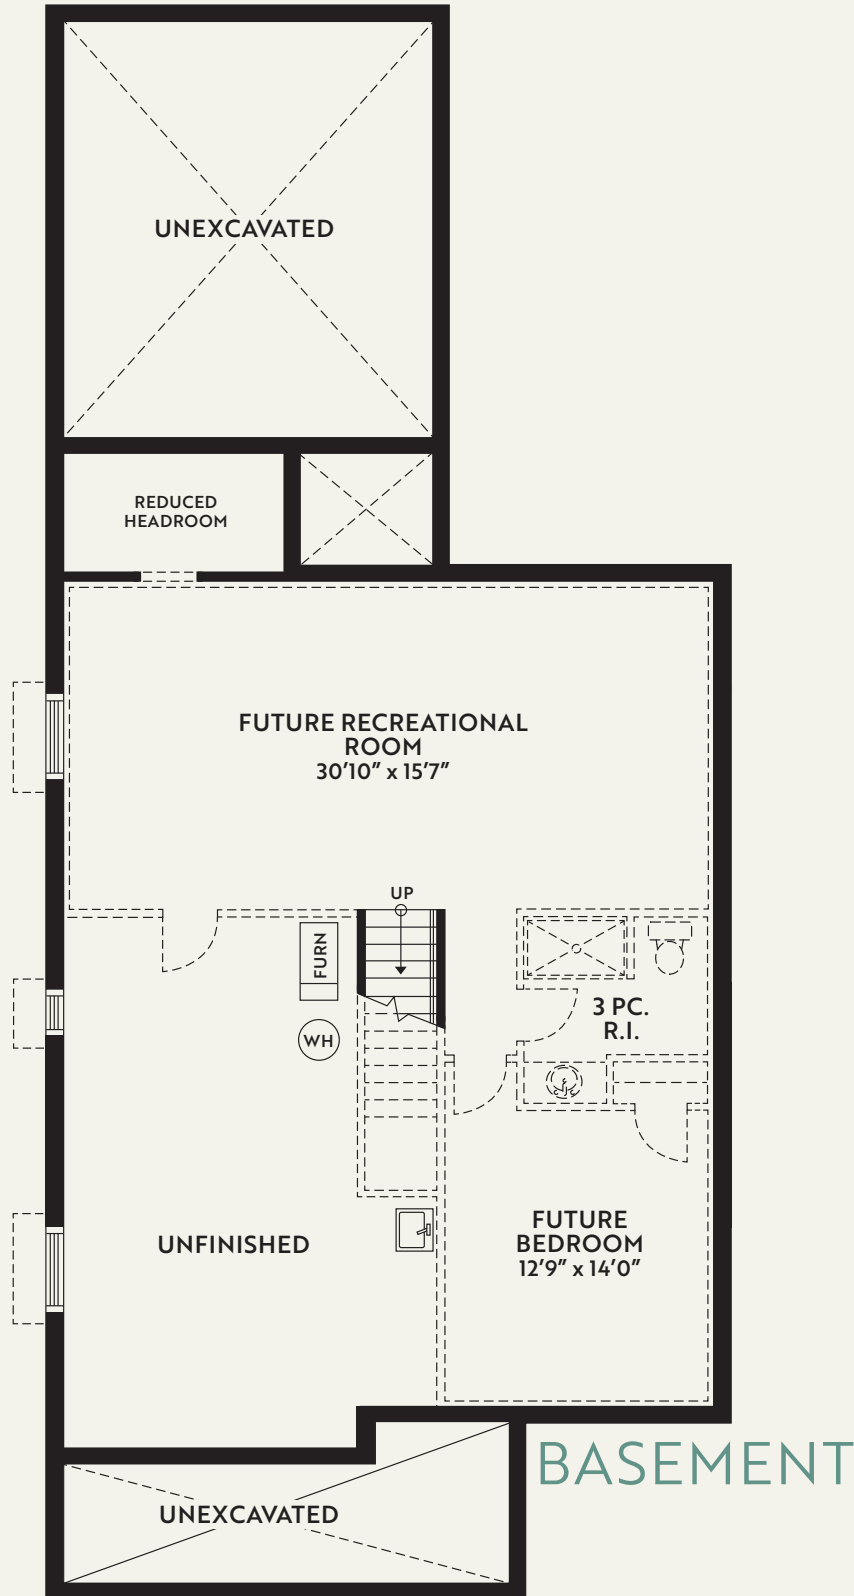

**EMERALD
TRAILS**

TOWNHOME UNITS - 8 TO 16

THE WILDFLOWER

MAIN FLOOR 1435 SQFT | TOTAL AREA 2043 SQFT

**MAIN
FLOOR**

Project: _____	Purchasers: _____	Signature: _____	Date: _____
Phase#: _____	Purchasers: _____	Signature: _____	Date: _____
Lot/Unit#: _____	Vendor: _____	Signature: _____	Date: _____

905.708.0123 | info@centennialhomes.com | centennialhomes.com

**CENTENNIAL
HOMES**

**EMERALD
TRAILS**

TOWNHOME UNITS - 8 TO 16

THE WILDFLOWER

MAIN FLOOR 1435 SQFT | TOTAL AREA 2043 SQFT

Project: _____	Purchasers: _____	Signature: _____	Date: _____
Phase#: _____	Purchasers: _____	Signature: _____	Date: _____
Lot/Unit#: _____	Vendor: _____	Signature: _____	Date: _____